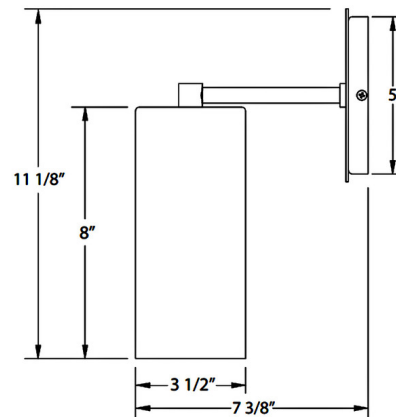

### Specifications

COLOR	N/A
BODY FINISH	Navy
WATTAGE	17W
DIMMER	Standard 120V
DIMENSIONS	3.5"W x 11.125"H x 7.325"D
BULB NOT INCLUDED	1 x A19/Medium (E26)/17W/120V LED
COUNTRY OF ORIGIN	United States

CLICK TO VIEW PRODUCT