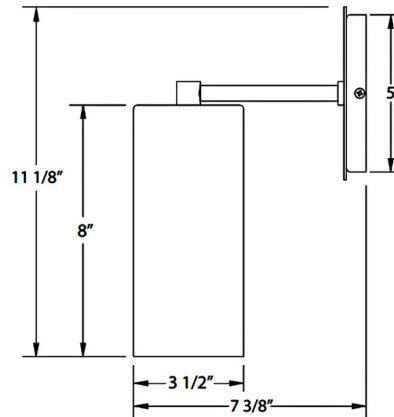

Shown in navy

Specifications

COLOR	N/A
BODY FINISH	Navy
WATTAGE	17W
DIMMER	Standard 120V
DIMENSIONS	3.5"W x 11.125"H x 7.325"D
BULB NOT INCLUDED	1 x A19/Medium (E26)/17W/120V LED
COUNTRY OF ORIGIN	United States