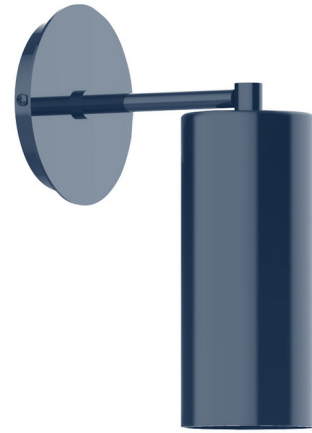

Lightology

lightology.com
866-954-4489
04-22-26

Project: _____
Company: _____
Location: _____ Fixture Type: _____
SPEC #: **MLW1200080**
Approved On: _____ Approved By: _____

J-Series Jordan Straight Arm Wall Sconce By Montclair Light Works

Description

The J-Series Jordan Straight Arm Wall Light brings a classic geometric look to your home. The straight arm holds a smooth cylindrical shade, casting warm light around your space. A polyester powder coat finish provides color retention and scratch resistance.

Shown in navy

Specifications

COLOR	N/A
BODY FINISH	Navy
WATTAGE	17W
DIMMER	Standard 120V
DIMENSIONS	3.5"W x 11.125"H x 7.325"D
BULB NOT INCLUDED	1 x A19/Medium (E26)/17W/120V LED
COUNTRY OF ORIGIN	United States