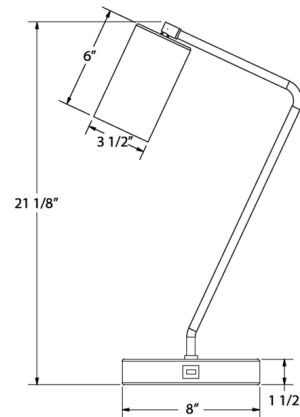

Specifications

COLOR	N/A
BODY FINISH	Navy
WATTAGE	17W
DIMMER	Included
DIMENSIONS	10"W x 21.13"H x 3.5"D
BULB NOT INCLUDED	1 x A19/Medium (E26)/17W/120V LED
OTHER BULB OPTIONS	1 x A19/Medium (E26)/120V LED
COUNTRY OF ORIGIN	United States

Technical Information

PRODUCT DIMENSIONS	Cord: 72"
--------------------	-----------

Shown in navy

CLICK TO VIEW PRODUCT

Notes: