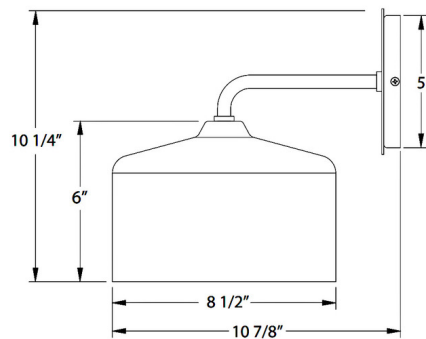

Shown in slate gray

Specifications

COLOR	N/A
BODY FINISH	Slate Gray
WATTAGE	17W
DIMMER	Standard 120V
DIMENSIONS	8.5"W x 10.25"H x 10.88"D
BULB NOT INCLUDED	1 x A19/Medium (E26)/17W/120V LED
COUNTRY OF ORIGIN	United States