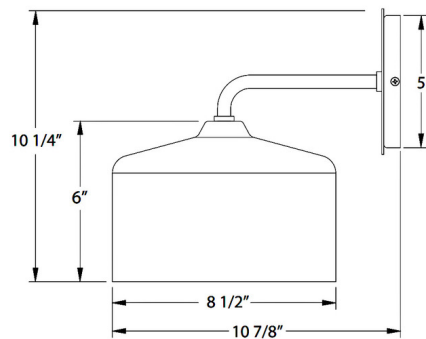

Specifications

COLOR	N/A
BODY FINISH	Slate Gray
WATTAGE	17W
DIMMER	Standard 120V
DIMENSIONS	8.5"W x 10.25"H x 10.88"D
BULB NOT INCLUDED	1 x A19/Medium (E26)/17W/120V LED
COUNTRY OF ORIGIN	United States

CLICK TO VIEW PRODUCT

Notes: