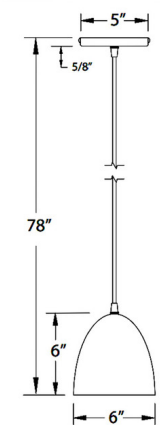

Specifications

COLOR N/A
BODY FINISH White Gloss
WATTAGE 17W
DIMMER Standard 120V
DIMENSIONS 6"W x 6"H
BULB NOT INCLUDED 1 x A19/Medium (E26)/17W/120V LED
COUNTRY OF ORIGIN United States

Technical Information

PRODUCT DIMENSIONS Adjustable Black Cable: 72"

Shown in white gloss

CLICK TO VIEW PRODUCT

Notes: