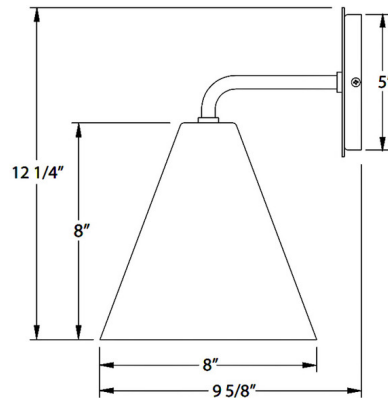

Description

The J-Series Cone Curved Arm Wall Light brings a classic geometric look to your interior space. The curved arm holds a smooth cone shade, lined in white, casting warm light around your room. A polyester powder coat finish provides color retention and scratch resistance.

Shown in white gloss

Specifications

COLOR	N/A
BODY FINISH	White Gloss
WATTAGE	17W
DIMMER	Standard 120V
DIMENSIONS	8"W x 12.25"H x 9.63"D
BULB NOT INCLUDED	1 x A19/Medium (E26)/17W/120V LED
COUNTRY OF ORIGIN	United States