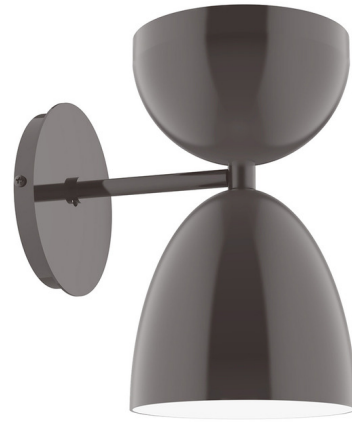

Lightology

lightology.com
866-954-4489
04-25-26

Project: _____

Company: _____

Location: _____ Fixture Type: _____

SPEC #: **MLW1200146**

Approved On: _____ Approved By: _____

Nest Stacked Shade Wall Sconce By Montclair Light Works

Description

The Nest Stacked Shade brings a playful beauty to your interior space. The smooth straight arm is complemented by two dome shaped shades, lined in white, casting warm shadows around your room. The Polyester powder coat finish provides color retention and scratch resistance. Single downlight light source.

Shown in architectural bronze

Specifications

COLOR	N/A
BODY FINISH	Architectural Bronze
WATTAGE	17W
DIMMER	Standard 120V
DIMENSIONS	6"W x 10.25"H x 8.63"D
BULB NOT INCLUDED	1 x A19/Medium (E26)/17W/120V LED
OTHER BULB OPTIONS	1 x G25/Medium (E26)/120V LED
COUNTRY OF ORIGIN	United States