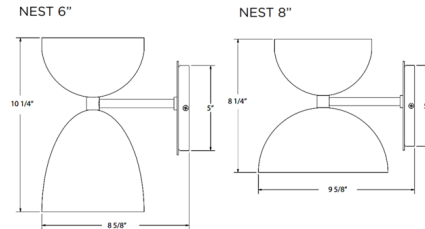

Description

The Nest Stacked Shade brings a playful beauty to your interior space. The smooth straight arm is complemented by two dome shaped shades, lined in white, casting warm shadows around your room. The Polyester powder coat finish provides color retention and scratch resistance. Single downlight light source.

Shown in architectural bronze

Specifications

COLOR	N/A
BODY FINISH	Architectural Bronze
WATTAGE	17W
DIMMER	Standard 120V
DIMENSIONS	6"W x 10.25"H x 8.63"D
BULB NOT INCLUDED	1 x A19/Medium (E26)/17W/120V LED
OTHER BULB OPTIONS	1 x G25/Medium (E26)/120V LED
COUNTRY OF ORIGIN	United States