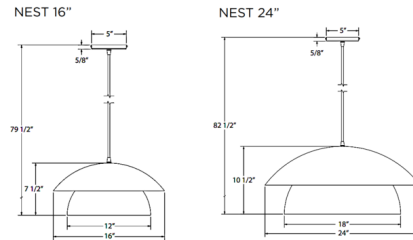

Description

The Nest Globe Pendant brings a playful beauty to your interior space. The nested dome shaped shades lined in white, are complemented by a glass globe, casting warm shadows around your area. The Polyester powder coat finish provides color retention and scratch resistance. Includes 6 inch opal glass globe.

Shown in navy / opal

Glass Globe: G15-6" White Opal Glass Globe

Specifications

COLOR	Opal
BODY FINISH	Navy
WATTAGE	17W
DIMMER	Standard 120V
DIMENSIONS	16"W x 7.5"H
BULB NOT INCLUDED	1 x A19/Medium (E26)/17W/120V LED
COUNTRY OF ORIGIN	United States

Technical Information

PRODUCT DIMENSIONS	Adjustable Black Cable Length: 72"
--------------------	------------------------------------

CLICK TO VIEW PRODUCT

Notes: