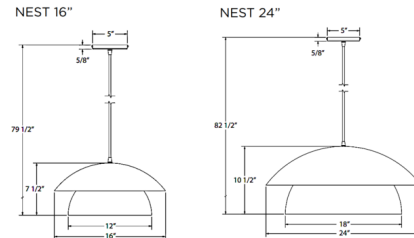

Description

The Nest Globe Pendant brings a playful beauty to your interior space. The nested dome shaped shades lined in white, are complemented by a glass globe, casting warm shadows around your area. The Polyester powder coat finish provides color retention and scratch resistance. Includes 6 inch opal glass globe.

Shown in navy / opal

Glass Globe: G15-6" White Opal Glass Globe

Specifications

COLOR	Opal
BODY FINISH	Navy
WATTAGE	17W
DIMMER	Standard 120V
DIMENSIONS	16"W x 7.5"H
BULB NOT INCLUDED	1 x A19/Medium (E26)/17W/120V LED
COUNTRY OF ORIGIN	United States

Technical Information

PRODUCT DIMENSIONS Adjustable Black Cable Length: 72"

CLICK TO VIEW PRODUCT

Notes: