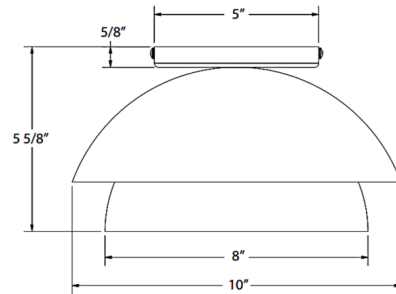

Shown in slate gray

NEST 10"

Specifications

COLOR	N/A
BODY FINISH	Slate Gray
WATTAGE	17W
DIMMER	Standard 120V
DIMENSIONS	10"W x 5"H
BULB NOT INCLUDED	1 x A19/Medium (E26)/17W/120V LED
COUNTRY OF ORIGIN	United States