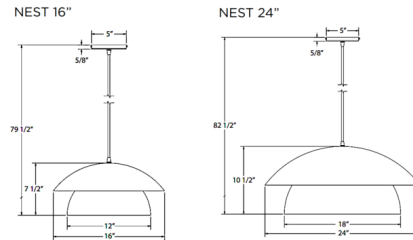

Description

The Nest Globe Pendant brings a playful beauty to your interior space. The nested dome shaped shades lined in white, are complemented by a glass globe, casting warm shadows around your area. The Polyester powder coat finish provides color retention and scratch resistance. Includes 6 inch opal glass globe.

Shown in slate gray / opal

Glass Globe: G15-6" White Opal Glass Globe

Specifications

COLOR	Opal
BODY FINISH	Slate Gray
WATTAGE	17W
DIMMER	Standard 120V
DIMENSIONS	16"W x 7.5"H
BULB NOT INCLUDED	1 x A19/Medium (E26)/17W/120V LED
COUNTRY OF ORIGIN	United States