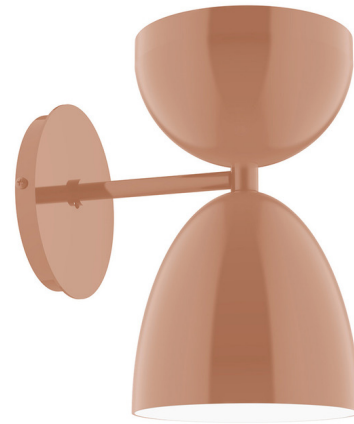

Lightology

lightology.com
866-954-4489
05-24-26

Project: _____

Company: _____

Location: _____ Fixture Type: _____

SPEC #: **MLW1200210**

Approved On: _____ Approved By: _____

Nest Stacked Shade Wall Sconce By Montclair Light Works

Description

The Nest Stacked Shade brings a playful beauty to your interior space. The smooth straight arm is complemented by two dome shaped shades, lined in white, casting warm shadows around your room. The Polyester powder coat finish provides color retention and scratch resistance. Single downlight light source.

Shown in terracotta

Specifications

COLOR	N/A
BODY FINISH	Terracotta
WATTAGE	17W
DIMMER	Standard 120V
DIMENSIONS	6"W x 10.25"H x 8.63"D
BULB NOT INCLUDED	1 x A19/Medium (E26)/17W/120V LED
OTHER BULB OPTIONS	1 x G25/Medium (E26)/120V LED
COUNTRY OF ORIGIN	United States