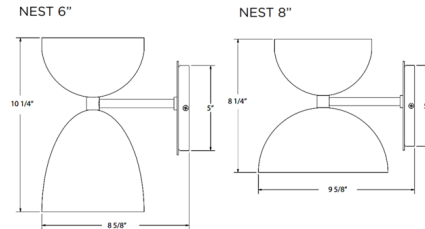

Description

The Nest Stacked Shade brings a playful beauty to your interior space. The smooth straight arm is complemented by two dome shaped shades, lined in white, casting warm shadows around your room. The Polyester powder coat finish provides color retention and scratch resistance. Single downlight light source.

Shown in terracotta

Specifications

COLOR	N/A
BODY FINISH	Terracotta
WATTAGE	17W
DIMMER	Standard 120V
DIMENSIONS	6"W x 10.25"H x 8.63"D
BULB NOT INCLUDED	1 x A19/Medium (E26)/17W/120V LED
OTHER BULB OPTIONS	1 x G25/Medium (E26)/120V LED
COUNTRY OF ORIGIN	United States