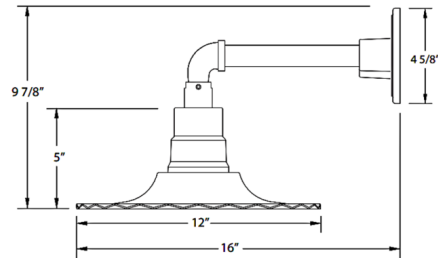

Shown in barn red

RADIAL 12"

Specifications

COLOR	N/A
BODY FINISH	Barn Red
WATTAGE	17W
DIMMER	Standard 120V
DIMENSIONS	12"W x 9.88"H x 16"D
BULB NOT INCLUDED	1 x A19/Medium (E26)/17W/120V LED
COUNTRY OF ORIGIN	United States