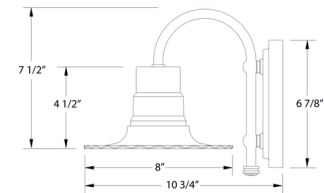

### Specifications

COLOR	White
BODY FINISH	Forest Green
WATTAGE	17W
DIMMER	Standard 120V
DIMENSIONS	8"W x 7.5"H x 10.75"D
BULB NOT INCLUDED	1 x A19/Medium (E26)/17W/120V LED
COUNTRY OF ORIGIN	United States