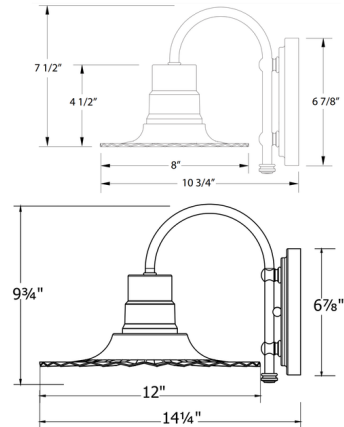

Description

The Radial Outdoor Wall Light brings a bold, decorative beauty to your exterior space. The smooth curved arm is complemented by a ruffle edged shade, lined in white, casting warm light across your area. The polyester powder coat finish provides color retention and scratch resistance.

Note: Not all finishes available in all sizes.

Shown in forest green / white

Specifications

COLOR	White
BODY FINISH	Forest Green
WATTAGE	17W
DIMMER	Standard 120V
DIMENSIONS	8"W x 7.5"H x 10.75"D
BULB NOT INCLUDED	1 x A19/Medium (E26)/17W/120V LED
COUNTRY OF ORIGIN	United States