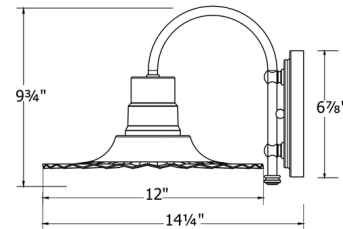

### Specifications

COLOR	White
BODY FINISH	Forest Green
WATTAGE	17W
DIMMER	Standard 120V
DIMENSIONS	8"W x 7.5"H x 10.75"D
BULB NOT INCLUDED	1 x A19/Medium (E26)/17W/120V LED
COUNTRY OF ORIGIN	United States