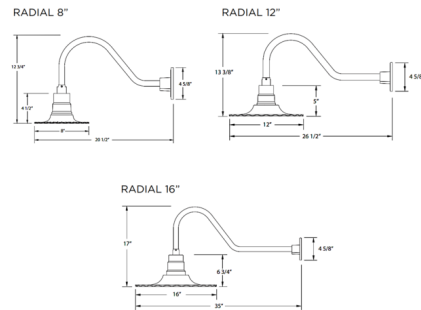

Description

The Radial Gooseneck Outdoor Wall Light brings a bold, decorative beauty to your exterior space. The smooth curved arm is complemented by a ruffle edged shade, lined in White, casting warm light across your area. The Polyester powder coat finish provides color retention and scratch resistance. Fixture Dimensions: 8 Inch: 8 inch width x 12.75 inch height x 20.5 inch depth 12 Inch: 12 inch width x 13 3/8 inch height x 26.5 inch depth 16 Inch: 16 inch width x 17 inch height x 35 inch depth

Shown in navy / white

Specifications

COLOR	White
BODY FINISH	Navy
WATTAGE	17W
DIMMER	Standard 120V
DIMENSIONS	8"W x 12.75"H x 20.5"D
BULB NOT INCLUDED	1 x A19/Medium (E26)/17W/120V LED
COUNTRY OF ORIGIN	United States