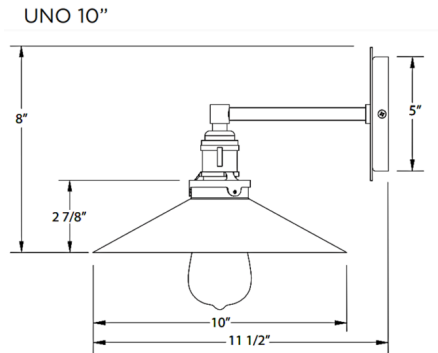

Lightology

lightology.com
866-954-4489
07-02-26

Project: _____

Company: _____

Location: _____ Fixture Type: _____

SPEC #: **MLW1200469**

Approved On: _____ Approved By: _____

Uno Straight Arm Shallow Cone Wall Sconce By Montclair Light Works

Description

The Uno Straight Arm Shallow Cone Wall Light brings a bold industrial look to your interior space. The vintage straight arm and decorative cap shade, casts warm shadows across your room. The vintage straight arm and decorative cap shade, casts warm shadows across your room. The Polyester powder coat finish provides color retention and scratch resistance. On/Off switch is located on the socket. Note: Choose a color for the Shade and Backplate and a finish for the Hardware.

Shown in brushed brass / architectural bronze

Specifications

COLOR	Architectural Bronze
BODY FINISH	Brushed Brass
WATTAGE	17W
DIMMER	Standard 120V
DIMENSIONS	10"W x 8"H x 11.5"D
BULB NOT INCLUDED	1 x Edison ST-Shape/Medium (E26)/17W/120V LED
COUNTRY OF ORIGIN	United States