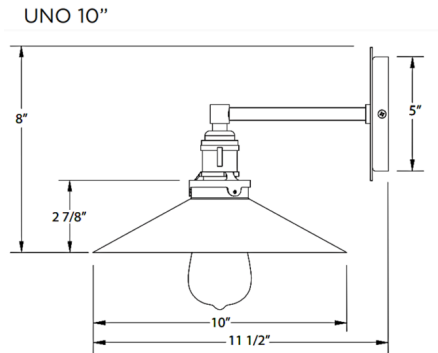

Lightology

lightology.com
866-954-4489
04-17-26

Project: _____

Company: _____

Location: _____ Fixture Type: _____

SPEC #: **MLW1200469**

Approved On: _____ Approved By: _____

Uno Straight Arm Shallow Cone Wall Sconce By Montclair Light Works

Description

The Uno Straight Arm Shallow Cone Wall Light brings a bold industrial look to your interior space. The vintage straight arm and decorative cap shade, casts warm shadows across your room. The vintage straight arm and decorative cap shade, casts warm shadows across your room. The Polyester powder coat finish provides color retention and scratch resistance. On/Off switch is located on the socket. Note: Choose a color for the Shade and Backplate and a finish for the Hardware.

Shown in brushed brass / architectural bronze

Specifications

COLOR	Architectural Bronze
BODY FINISH	Brushed Brass
WATTAGE	17W
DIMMER	Standard 120V
DIMENSIONS	10"W x 8"H x 11.5"D
BULB NOT INCLUDED	1 x Edison ST-Shape/Medium (E26)/17W/120V LED
COUNTRY OF ORIGIN	United States