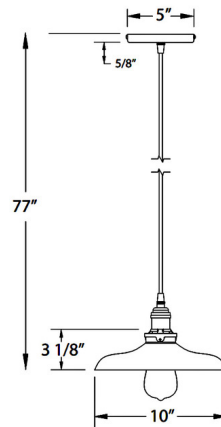

Shown in brushed brass / barn red

Specifications

COLOR	Barn Red
BODY FINISH	Brushed Brass
WATTAGE	17W
DIMMER	Standard 120V
DIMENSIONS	10"W x 3.125"H
BULB NOT INCLUDED	1 x Edison ST-Shape/Medium (E26)/17W/120V LED
COUNTRY OF ORIGIN	United States