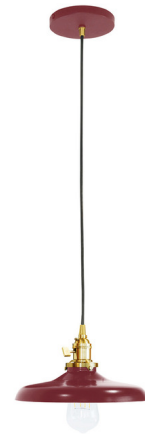

Lightology

lightology.com
866-954-4489
05-24-26

Project: _____

Company: _____

Location: _____ Fixture Type: _____

SPEC #: **MLW1200484**

Approved On: _____ Approved By: _____

Uno Cap Pendant By Montclair Light Works

Description

The Uno Cap Pendant brings a bold industrial look to your interior space. The vintage frame and decorative cap shade, casts warm shadows across your room. The Polyester powder coat finish provides color retention and scratch resistance. On/Off switch is located on the socket. Note: Choose a color for the Shade and Canopy and a finish for the Hardware.

Shown in brushed brass / barn red

Specifications

COLOR	Barn Red
BODY FINISH	Brushed Brass
WATTAGE	17W
DIMMER	Standard 120V
DIMENSIONS	10"W x 3.125"H
BULB NOT INCLUDED	1 x Edison ST-Shape/Medium (E26)/17W/120V LED
COUNTRY OF ORIGIN	United States