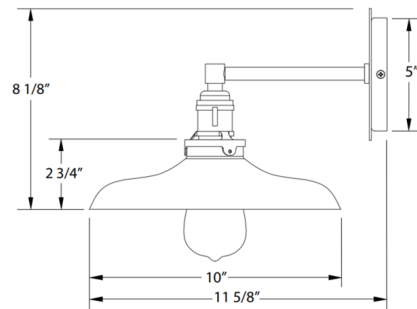

### Specifications

COLOR	Barn Red
BODY FINISH	Brushed Brass
WATTAGE	17W
DIMMER	Standard 120V
DIMENSIONS	10"W x 8.125"H x 11.625"D
BULB NOT INCLUDED	1 x Edison ST-Shape/Medium (E26)/17W/120V LED
COUNTRY OF ORIGIN	United States