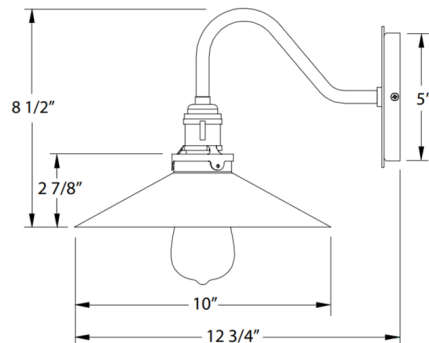

### Specifications

COLOR	Barn Red
BODY FINISH	Brushed Nickel
WATTAGE	17W
DIMMER	Standard 120V
DIMENSIONS	10"W x 8.5"H x 12.75"D
BULB NOT INCLUDED	1 x Edison ST-Shape/Medium (E26)/17W/120V LED
COUNTRY OF ORIGIN	United States