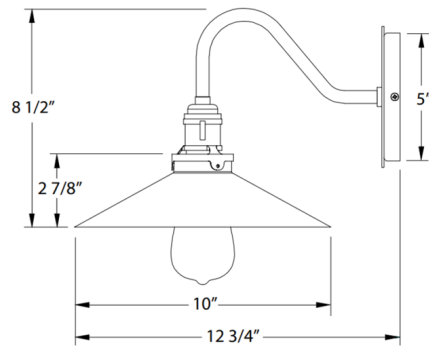

Lightology

lightology.com
866-954-4489
05-24-26

Project: _____

Company: _____

Location: _____ Fixture Type: _____

SPEC #: **MLW1200501**

Approved On: _____ Approved By: _____

Uno Curved Arm Wide Cone Wall Sconce By Montclair Light Works

Description

The Uno Curved Arm Shallow Cone Wall Light brings a bold industrial look to your interior space. The vintage curved arm and decorative cap shade, casts warm shadows across your room. The vintage curved arm and decorative cap shade, casts warm shadows across your room. The Polyester powder coat finish provides color retention and scratch resistance. On/Off switch is located on the socket. Note: Choose a color for the Shade and Backplate and a finish for the Hardware.

Shown in brushed nickel / barn red

UNO 10"

Specifications

COLOR	Barn Red
BODY FINISH	Brushed Nickel
WATTAGE	17W
DIMMER	Standard 120V
DIMENSIONS	10"W x 8.5"H x 12.75"D
BULB NOT INCLUDED	1 x Edison ST-Shape/Medium (E26)/17W/120V LED
COUNTRY OF ORIGIN	United States