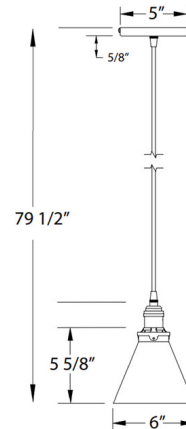

### Specifications

COLOR	Black
BODY FINISH	Brushed Nickel
WATTAGE	17W
DIMMER	Standard 120V
DIMENSIONS	6"W x 5.625"H
BULB NOT INCLUDED	1 x A19/Medium (E26)/17W/120V LED
COUNTRY OF ORIGIN	United States

### Technical Information

PRODUCT DIMENSIONS . . . . . Adjustable Black Cable Length: 72"

Shown in brushed nickel / black

CLICK TO VIEW PRODUCT

Notes: