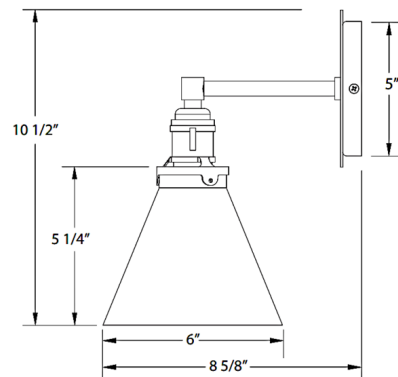

### Specifications

COLOR	Black
BODY FINISH	Brushed Nickel
WATTAGE	17W
DIMMER	Standard 120V
DIMENSIONS	6"W x 10.5"H x 8.625"D
BULB NOT INCLUDED	1 x A19/Medium (E26)/17W/120V LED
COUNTRY OF ORIGIN	United States