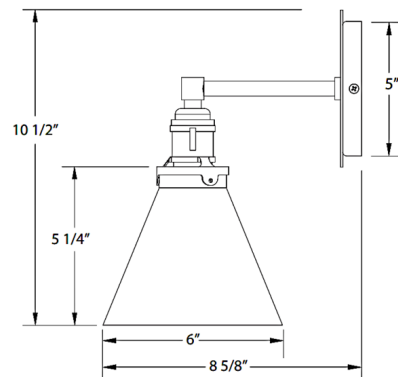

Lightology

lightology.com
866-954-4489
06-04-26

Project: _____
Company: _____
Location: _____ Fixture Type: _____
SPEC #: **MLW1200530**
Approved On: _____ Approved By: _____

Uno Straight Arm Narrow Cone Wall Sconce By Montclair Light Works

Description

The Uno Straight Arm Cone Wall Light brings a bold industrial look to your interior space. The vintage straight arm and cone shade, lined in White, casts warm shadows across your room. The polyester powder coat finish provides color retention and scratch resistance. On/Off switch is located on the socket. Note: Choose a color for the Shade and Backplate and a finish for the Hardware.

Shown in brushed nickel / black

UNO 6"

Specifications

COLOR	Black
BODY FINISH	Brushed Nickel
WATTAGE	17W
DIMMER	Standard 120V
DIMENSIONS	6"W x 10.5"H x 8.625"D
BULB NOT INCLUDED	1 x A19/Medium (E26)/17W/120V LED
COUNTRY OF ORIGIN	United States