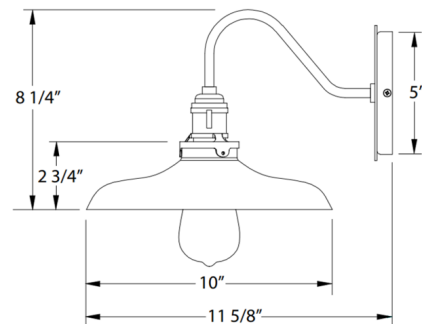

### Specifications

COLOR	Navy
BODY FINISH	Brushed Brass
WATTAGE	17W
DIMMER	Standard 120V
DIMENSIONS	10"W x 8.25"H x 11.625"D
BULB NOT INCLUDED	1 x Edison ST-Shape/Medium (E26)/17W/120V LED
COUNTRY OF ORIGIN	United States