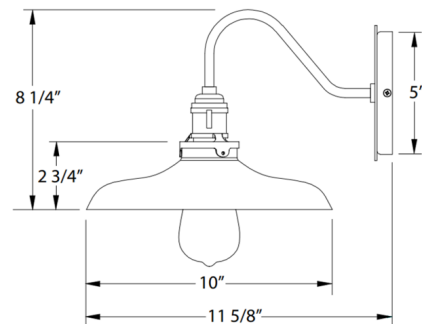

### Specifications

COLOR	Navy
BODY FINISH	Brushed Nickel
WATTAGE	17W
DIMMER	Standard 120V
DIMENSIONS	10"W x 8.25"H x 11.625"D
BULB NOT INCLUDED	1 x Edison ST-Shape/Medium (E26)/17W/120V LED
COUNTRY OF ORIGIN	United States