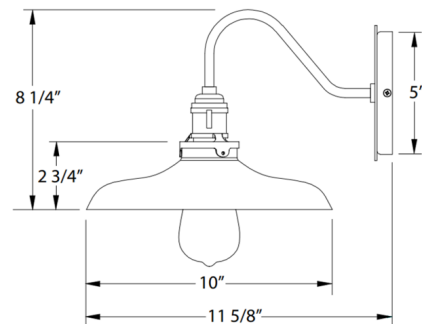

UNO 10"

Specifications

COLOR	Navy
BODY FINISH	Brushed Nickel
WATTAGE	17W
DIMMER	Standard 120V
DIMENSIONS	10"W x 8.25"H x 11.625"D
BULB NOT INCLUDED	1 x Edison ST-Shape/Medium (E26)/17W/120V LED
COUNTRY OF ORIGIN	United States

CLICK TO VIEW PRODUCT

Notes: