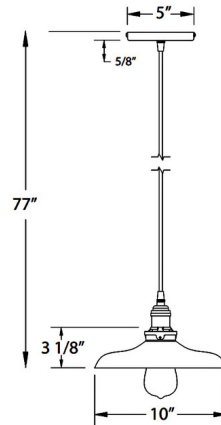

Specifications

COLOR Slate Gray
BODY FINISH Brushed Nickel
WATTAGE 17W
DIMMER Standard 120V
DIMENSIONS 10"W x 3.125"H
BULB NOT INCLUDED 1 x Edison ST-Shape/Medium (E26)/17W/120V LED
COUNTRY OF ORIGIN United States

Technical Information

PRODUCT DIMENSIONS Adjustable Black Cable Length: 72"

Shown in brushed nickel / slate gray

CLICK TO VIEW PRODUCT

Notes: