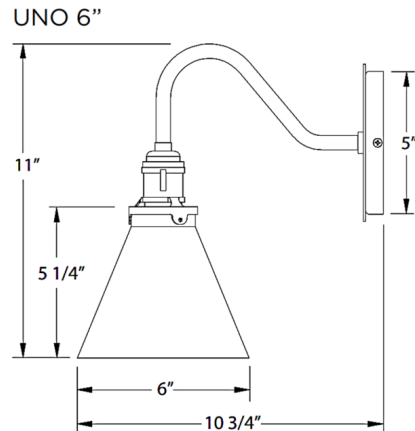

Lightology

lightology.com
866-954-4489
07-07-26

Project: _____
Company: _____
Location: _____ Fixture Type: _____
SPEC #: **MLW1200598**
Approved On: _____ Approved By: _____

Uno Curved Arm Narrow Cone Wall Sconce By Montclair Light Works

Description

The Uno Curved Arm Cone Wall Light brings a bold industrial look to your interior space. The vintage curved arm and cone shade, lined in white, casts warm shadows across your room. The Polyester powder coat finish provides color retention and scratch resistance. On/Off switch is located on the socket. Note: Choose a color for the Shade and Backplate and a finish for the Hardware.

Shown in brushed nickel / slate gray

Specifications

COLOR	Slate Gray
BODY FINISH	Brushed Nickel
WATTAGE	17W
DIMMER	Standard 120V
DIMENSIONS	6"W x 11"H x 10.75"D
BULB NOT INCLUDED	1 x A19/Medium (E26)/17W/120V LED
COUNTRY OF ORIGIN	United States