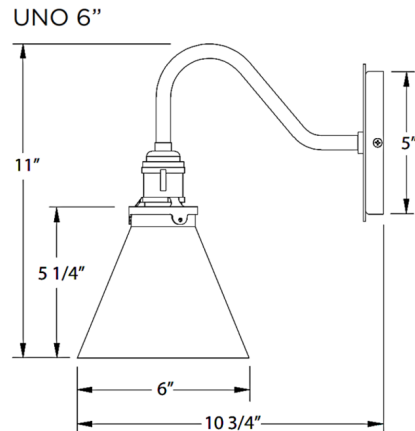

Lightology

lightology.com
866-954-4489
04-22-26

Project: _____

Company: _____

Location: _____ Fixture Type: _____

SPEC #: **MLW1200598**

Approved On: _____ Approved By: _____

Uno Curved Arm Narrow Cone Wall Sconce By Montclair Light Works

Description

The Uno Curved Arm Cone Wall Light brings a bold industrial look to your interior space. The vintage curved arm and cone shade, lined in white, casts warm shadows across your room. The Polyester powder coat finish provides color retention and scratch resistance. On/Off switch is located on the socket. Note: Choose a color for the Shade and Backplate and a finish for the Hardware.

Shown in brushed nickel / slate gray

Specifications

COLOR	Slate Gray
BODY FINISH	Brushed Nickel
WATTAGE	17W
DIMMER	Standard 120V
DIMENSIONS	6"W x 11"H x 10.75"D
BULB NOT INCLUDED	1 x A19/Medium (E26)/17W/120V LED
COUNTRY OF ORIGIN	United States