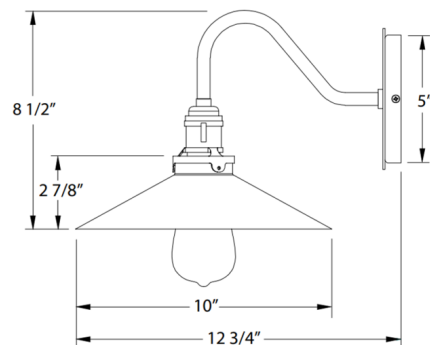

Lightology

lightology.com
866-954-4489
04-24-26

Project: _____

Company: _____

Location: _____ Fixture Type: _____

SPEC #: **MLW1200621**

Approved On: _____ Approved By: _____

Uno Curved Arm Wide Cone Wall Sconce By Montclair Light Works

Description

The Uno Curved Arm Shallow Cone Wall Light brings a bold industrial look to your interior space. The vintage curved arm and decorative cap shade, casts warm shadows across your room. The vintage curved arm and decorative cap shade, casts warm shadows across your room. The Polyester powder coat finish provides color retention and scratch resistance. On/Off switch is located on the socket. Note: Choose a color for the Shade and Backplate and a finish for the Hardware.

Shown in brushed nickel / white gloss

UNO 10"

Specifications

COLOR	White Gloss
BODY FINISH	Brushed Nickel
WATTAGE	17W
DIMMER	Standard 120V
DIMENSIONS	10"W x 8.5"H x 12.75"D
BULB NOT INCLUDED	1 x Edison ST-Shape/Medium (E26)/17W/120V LED
COUNTRY OF ORIGIN	United States