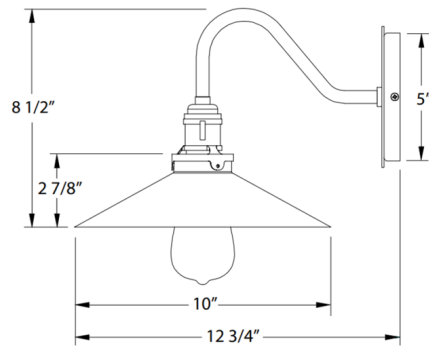

Lightology

lightology.com
866-954-4489
07-04-26

Project: _____

Company: _____

Location: _____ Fixture Type: _____

SPEC #: **MLW1200621**

Approved On: _____ Approved By: _____

Uno Curved Arm Wide Cone Wall Sconce By Montclair Light Works

Description

The Uno Curved Arm Shallow Cone Wall Light brings a bold industrial look to your interior space. The vintage curved arm and decorative cap shade, casts warm shadows across your room. The vintage curved arm and decorative cap shade, casts warm shadows across your room. The Polyester powder coat finish provides color retention and scratch resistance. On/Off switch is located on the socket. Note: Choose a color for the Shade and Backplate and a finish for the Hardware.

Shown in brushed nickel / white gloss

UNO 10"

Specifications

COLOR	White Gloss
BODY FINISH	Brushed Nickel
WATTAGE	17W
DIMMER	Standard 120V
DIMENSIONS	10"W x 8.5"H x 12.75"D
BULB NOT INCLUDED	1 x Edison ST-Shape/Medium (E26)/17W/120V LED
COUNTRY OF ORIGIN	United States