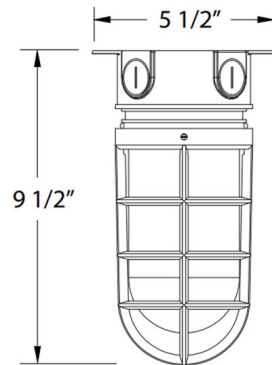

Shown in architectural bronze / frosted

Specifications

COLOR	Frosted
BODY FINISH	Architectural Bronze
WATTAGE	17W
DIMMER	Standard 120V
DIMENSIONS	5.5"W x 9.5"H
BULB NOT INCLUDED	1 x A19/Medium (E26)/17W/120V LED
COUNTRY OF ORIGIN	United States