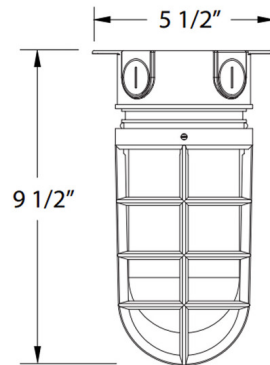

### Specifications

COLOR	Frosted
BODY FINISH	Architectural Bronze
WATTAGE	17W
DIMMER	Standard 120V
DIMENSIONS	5.5"W x 9.5"H
BULB NOT INCLUDED	1 x A19/Medium (E26)/17W/120V LED
COUNTRY OF ORIGIN	United States