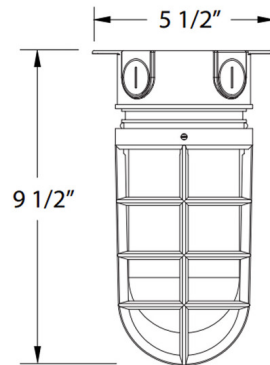

Shown in architectural bronze / frosted

Specifications

COLOR	Frosted
BODY FINISH	Architectural Bronze
WATTAGE	17W
DIMMER	Standard 120V
DIMENSIONS	5.5"W x 9.5"H
BULB NOT INCLUDED	1 x A19/Medium (E26)/17W/120V LED
COUNTRY OF ORIGIN	United States

CLICK TO VIEW PRODUCT

Notes: