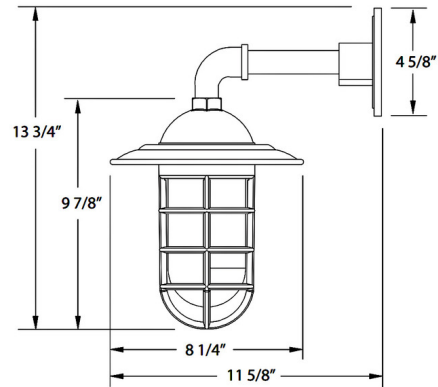

Lightology

lightology.com
866-954-4489
04-23-26

Project: _____
Company: _____
Location: _____ Fixture Type: _____
SPEC #: **MLW1200631**
Approved On: _____ Approved By: _____

Vaportite Straight Arm Cap Outdoor Wall Sconce By Montclair Light Works

Description

The Vaportite Straight Arm Cap Outdoor Wall Sconce brings a bold industrial style to your exterior space. The smooth frame is complemented with a nautical inspired cage and a jar with a cap that has a white powder coat interior, casting warm light across your space. A polyester powder coat finish provides color retention and scratch resistance. Note: No Bright Yellow, Vermillion, Sea Green, Galvanized, Light Blue, or Bronze Matte with Frosted glass.

Shown in architectural bronze / frosted

Specifications

COLOR Frosted
BODY FINISH Architectural Bronze
WATTAGE 17W
DIMMER Standard 120V
DIMENSIONS 8.25"W x 13.75"H x 11.625"D
BULB NOT INCLUDED 1 x A19/Medium (E26)/17W/120V LED
OTHER BULB OPTIONS 1 x A19/Medium (E26)/120V LED
COUNTRY OF ORIGIN United States