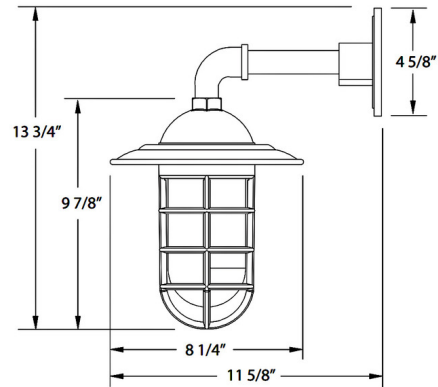

Lightology

lightology.com
866-954-4489
07-01-26

Project: _____
Company: _____
Location: _____ Fixture Type: _____
SPEC #: **MLW1200631**
Approved On: _____ Approved By: _____

Vaportite Straight Arm Cap Outdoor Wall Sconce By Montclair Light Works

Description

The Vaportite Straight Arm Cap Outdoor Wall Sconce brings a bold industrial style to your exterior space. The smooth frame is complemented with a nautical inspired cage and a jar with a cap that has a white powder coat interior, casting warm light across your space. A polyester powder coat finish provides color retention and scratch resistance. Note: No Bright Yellow, Vermillion, Sea Green, Galvanized, Light Blue, or Bronze Matte with Frosted glass.

Shown in architectural bronze / frosted

Specifications

COLOR Frosted
BODY FINISH Architectural Bronze
WATTAGE 17W
DIMMER Standard 120V
DIMENSIONS 8.25"W x 13.75"H x 11.625"D
BULB NOT INCLUDED 1 x A19/Medium (E26)/17W/120V LED
OTHER BULB OPTIONS 1 x A19/Medium (E26)/120V LED
COUNTRY OF ORIGIN United States