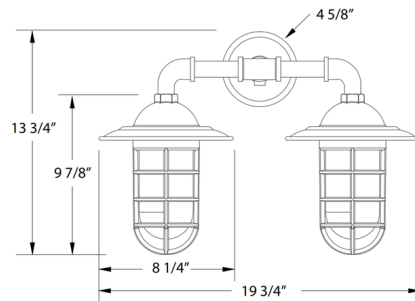

Lightology

lightology.com
866-954-4489
04-22-26

Project: _____
Company: _____
Location: _____ Fixture Type: _____
SPEC #: **MLW1200633**
Approved On: _____ Approved By: _____

Vaportite 2 Light Cap Outdoor Wall Sconce By Montclair Light Works

Description

The Vaportite 2 Light Cap Outdoor Wall Sconce brings a bold industrial style to your exterior space. The smooth double arm frame is complemented with a nautical inspired cage with a cap that has a glass jar with a white powder coat interior, casting warm light across your space. A polyester powder coat finish provides color retention and scratch resistance. Note: No Bright Yellow, Vermillion, Sea Green, Galvanized, Light Blue, or Bronze Matte with Frosted glass.

Shown in architectural bronze / frosted

Specifications

COLOR	Frosted
BODY FINISH	Architectural Bronze
WATTAGE	34W
DIMMER	Standard 120V
DIMENSIONS	19.75"W x 13.75"H x 10.25"D
BULB NOT INCLUDED	2 x A19/Medium (E26)/17W/120V LED
COUNTRY OF ORIGIN	United States