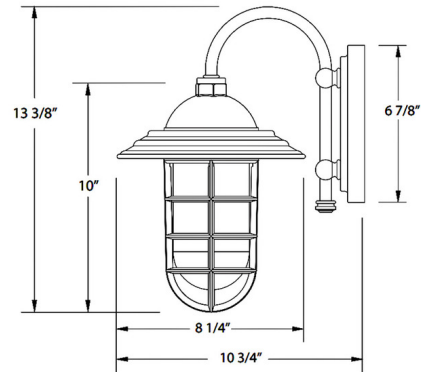

Lightology

lightology.com
866-954-4489
04-25-26

Project: _____

Company: _____

Location: _____ Fixture Type: _____

SPEC #: **MLW1200650**

Approved On: _____ Approved By: _____

Vaportite Hook Outdoor Wall Sconce By Montclair Light Works

Description

The Vaportite Hook Outdoor Wall Light brings a bold industrial style to your exterior. The smooth arching frame is complemented with a nautical inspired cage and a glass jar, casting warm light across your space. A polyester powder coat finish provides color retention and scratch resistance. Note: No Bright Yellow, Vermillion, Sea Green, Galvanized, Light Blue, or Bronze Matte with Frosted glass.

Shown in barn red / frosted

Specifications

COLOR Frosted
BODY FINISH Barn Red
WATTAGE 17W
DIMMER Standard 120V
DIMENSIONS 8.25"W x 13.375"H x 10.75"D
BULB NOT INCLUDED 1 x A19/Medium (E26)/17W/120V LED
COUNTRY OF ORIGIN United States