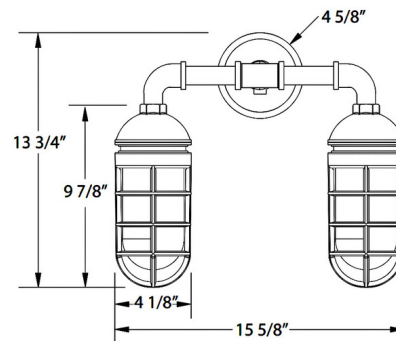

Description

The Vaportite 2 Light Outdoor Wall Sconce brings a bold industrial style to your exterior. The smooth double arm frame is complemented with a nautical inspired cage and a glass jar, casting warm light across your space. A polyester powder coat finish provides color retention and scratch resistance. Note: No Bright Yellow, Vermillion, Sea Green, Galvanized, Light Blue, or Bronze Matte with Frosted glass.

Shown in black / frosted

Specifications

COLOR	Frosted
BODY FINISH	Black
WATTAGE	34W
DIMMER	Standard 120V
DIMENSIONS	15.625"W x 13.75"H x 8"D
BULB NOT INCLUDED	2 x A19/Medium (E26)/17W/120V LED
COUNTRY OF ORIGIN	United States