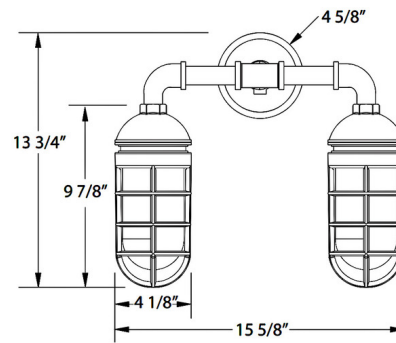

Description

The Vaportite 2 Light Outdoor Wall Sconce brings a bold industrial style to your exterior. The smooth double arm frame is complemented with a nautical inspired cage and a glass jar, casting warm light across your space. A polyester powder coat finish provides color retention and scratch resistance. Note: No Bright Yellow, Vermillion, Sea Green, Galvanized, Light Blue, or Bronze Matte with Frosted glass.

Shown in black / frosted

Specifications

COLOR	Frosted
BODY FINISH	Black
WATTAGE	34W
DIMMER	Standard 120V
DIMENSIONS	15.625"W x 13.75"H x 8"D
BULB NOT INCLUDED	2 x A19/Medium (E26)/17W/120V LED
COUNTRY OF ORIGIN	United States