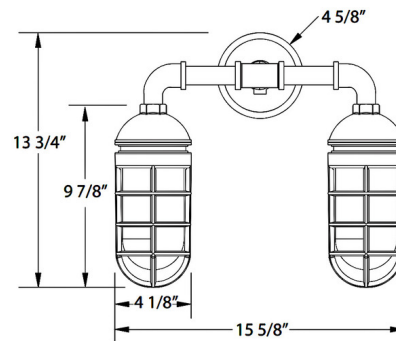

Description

The Vaportite 2 Light Outdoor Wall Sconce brings a bold industrial style to your exterior. The smooth double arm frame is complemented with a nautical inspired cage and a glass jar, casting warm light across your space. A polyester powder coat finish provides color retention and scratch resistance. Note: No Bright Yellow, Vermillion, Sea Green, Galvanized, Light Blue, or Bronze Matte with Frosted glass.

Shown in black / frosted

Specifications

| | |
|-------------------|-----------------------------------|
| COLOR | Frosted |
| BODY FINISH | Black |
| WATTAGE | 34W |
| DIMMER | Standard 120V |
| DIMENSIONS | 15.625"W x 13.75"H x 8"D |
| BULB NOT INCLUDED | 2 x A19/Medium (E26)/17W/120V LED |
| COUNTRY OF ORIGIN | United States |