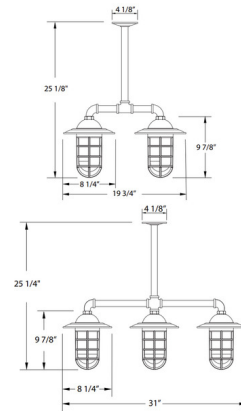

Lightology

lightology.com
866-954-4489
03-04-26

Project: _____
 Company: _____
 Location: _____ Fixture Type: _____
 SPEC #: **MLW1200660**
 Approved On: _____ Approved By: _____

Vaportite Linear Cap Outdoor Pendant By Montclair Light Works

Description

The Vaportite Linear Cap Outdoor Pendant brings a bold industrial style to your exterior space. The smooth frame is complemented with glass jars surrounded by nautical inspired cages, each with a cap that has a white powder coat interior, casting warm light across your space. A polyester powder coat finish provides color retention and scratch resistance. Note: No Bright Yellow, Vermillion, Sea Green, Galvanized, Light Blue, or Bronze Matte with Frosted glass.

Shown in black / frosted

Specifications

COLOR	Frosted
BODY FINISH	Black
WATTAGE	34W
DIMMER	Standard 120V
DIMENSIONS	19.75"L x 8.25"W x 9.875"H
BULB NOT INCLUDED	2 x A19/Medium (E26)/17W/120V LED
COUNTRY OF ORIGIN	United States

Technical Information

PRODUCT DIMENSIONS Downrod: One 12" Included

CLICK TO VIEW PRODUCT

Notes: