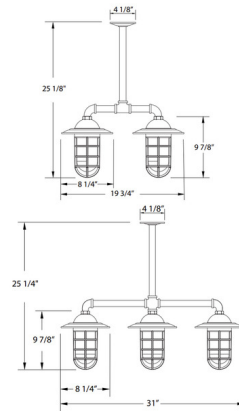

Lightology

lightology.com
866-954-4489
07-06-26

Project: _____
 Company: _____
 Location: _____ Fixture Type: _____
 SPEC #: **MLW1200660**
 Approved On: _____ Approved By: _____

Vaportite Linear Cap Outdoor Pendant By Montclair Light Works

Shown in black / frosted

Specifications

COLOR	Frosted
BODY FINISH	Black
WATTAGE	34W
DIMMER	Standard 120V
DIMENSIONS	19.75"L x 8.25"W x 9.875"H
BULB NOT INCLUDED	2 x A19/Medium (E26)/17W/120V LED
COUNTRY OF ORIGIN	United States

Technical Information

PRODUCT DIMENSIONS Downrod: One 12" Included

CLICK TO VIEW PRODUCT

Notes: