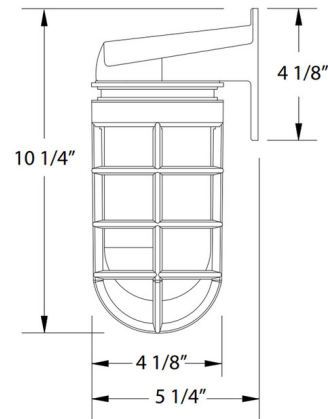

Shown in black / frosted

Specifications

COLOR	Frosted
BODY FINISH	Black
WATTAGE	17W
DIMMER	Standard 120V
DIMENSIONS	4.125"W x 10.25"H x 5.25"D
BULB NOT INCLUDED	1 x A19/Medium (E26)/17W/120V LED
COUNTRY OF ORIGIN	United States