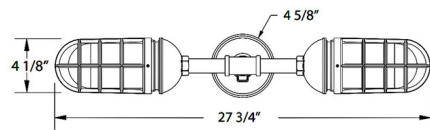

Description

The Vaportite 2 Light Straight Arm Outdoor Wall Sconce brings a bold industrial style to your exterior space. The smooth straight arm frame is complemented with a nautical inspired cage and a glass jar, casting warm light across your space. A polyester powder coat finish provides color retention and scratch resistance. Note: No Bright Yellow, Vermillion, Sea Green, Galvanized, Light Blue, or Bronze Matte with Frosted glass.

Shown in forest green / frosted

Specifications

COLOR	Frosted
BODY FINISH	Forest Green
WATTAGE	34W
DIMMER	Standard 120V
DIMENSIONS	27.75"W x 4.125"H x 8.25"D
BULB NOT INCLUDED	2 x A19/Medium (E26)/17W/120V LED
COUNTRY OF ORIGIN	United States