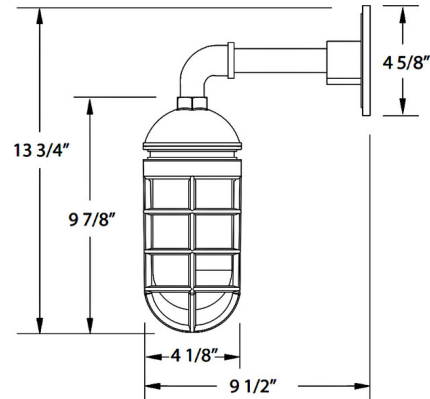

Lightology

lightology.com
866-954-4489
04-25-26

Project: _____

Company: _____

Location: _____ Fixture Type: _____

SPEC #: **MLW1200678**

Approved On: _____ Approved By: _____

Vaportite Straight Arm Outdoor Wall Sconce By Montclair Light Works

Description

The Vaportite Straight Arm Outdoor Wall Sconce features a bold industrial style for your exterior. The smooth frame is complemented with a frosted of clear glass jar and nautical inspired cage, casting warm light across your space. A polyester powder coat finish provides color retention and scratch resistance. Note: No images available for clear glass.

Shown in navy / frosted

Specifications

COLOR	Frosted
BODY FINISH	Navy
WATTAGE	17W
DIMMER	Standard 120V
DIMENSIONS	4.125"W x 13.75"H x 9.5"D
BULB NOT INCLUDED	1 x A19/Medium (E26)/17W/120V LED
COUNTRY OF ORIGIN	United States