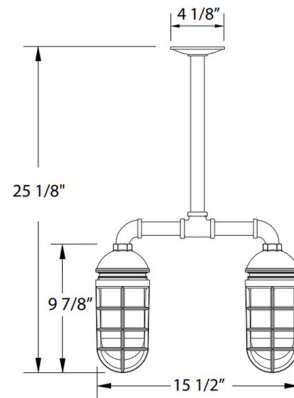

Shown in navy / frosted

Specifications

COLOR	Frosted
BODY FINISH	Navy
WATTAGE	34W
DIMMER	Standard 120V
DIMENSIONS	15.5"L x 4.625"W x 9.875"H
BULB NOT INCLUDED	2 x A19/Medium (E26)/17W/120V LED
COUNTRY OF ORIGIN	United States

Technical Information

PRODUCT DIMENSIONS Downrod: One 12" Included

CLICK TO VIEW PRODUCT

Notes: