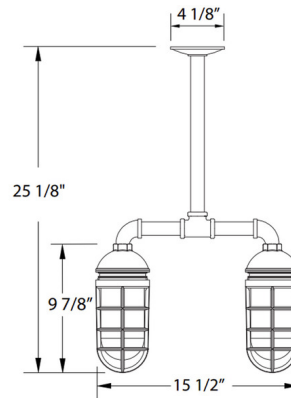

Shown in navy / frosted

Specifications

COLOR	Frosted
BODY FINISH	Navy
WATTAGE	34W
DIMMER	Standard 120V
DIMENSIONS	15.5"L x 4.625"W x 9.875"H
BULB NOT INCLUDED	2 x A19/Medium (E26)/17W/120V LED
COUNTRY OF ORIGIN	United States

Technical Information

PRODUCT DIMENSIONS	Downrod: One 12" Included
--------------------	---------------------------

CLICK TO VIEW PRODUCT

Notes: