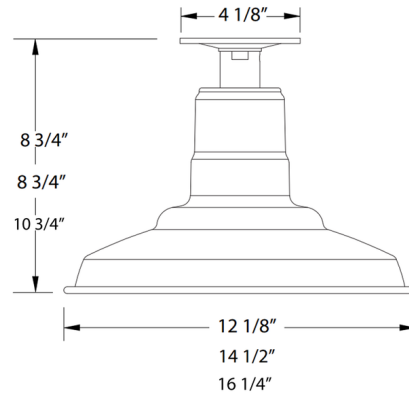

### Specifications

COLOR	N/A
BODY FINISH	Architectural Bronze
WATTAGE	17W
DIMMER	Standard 120V
DIMENSIONS	16.25"W x 10.75"H
BULB NOT INCLUDED	1 x A19/Medium (E26)/17W/120V LED
COUNTRY OF ORIGIN	United States