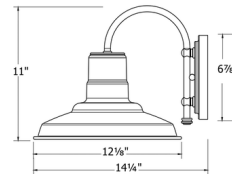

### Specifications

COLOR	N/A
BODY FINISH	Barn Red
WATTAGE	17W
DIMMER	Standard 120V
DIMENSIONS	8.125"W x 10"H x 10.75"D
BULB NOT INCLUDED	1 x A19/Medium (E26)/17W/120V LED
COUNTRY OF ORIGIN	United States