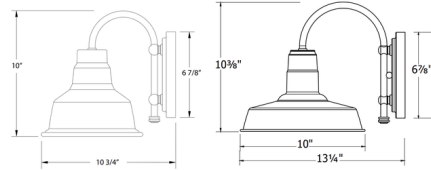

### Specifications

COLOR	N/A
BODY FINISH	Barn Red
WATTAGE	17W
DIMMER	Standard 120V
DIMENSIONS	8.125"W x 10"H x 10.75"D
BULB NOT INCLUDED	1 x A19/Medium (E26)/17W/120V LED
COUNTRY OF ORIGIN	United States