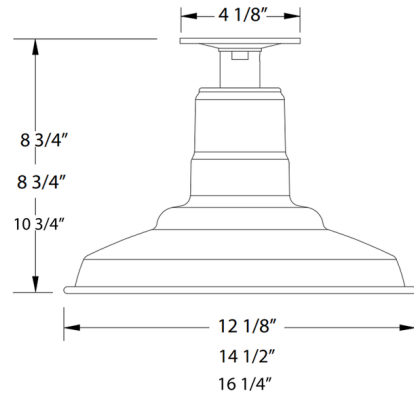

Shown in black

Specifications

COLOR	N/A
BODY FINISH	Black
WATTAGE	17W
DIMMER	Standard 120V
DIMENSIONS	12.125"W x 8.75"H
BULB NOT INCLUDED	1 x A19/Medium (E26)/17W/120V LED
COUNTRY OF ORIGIN	United States