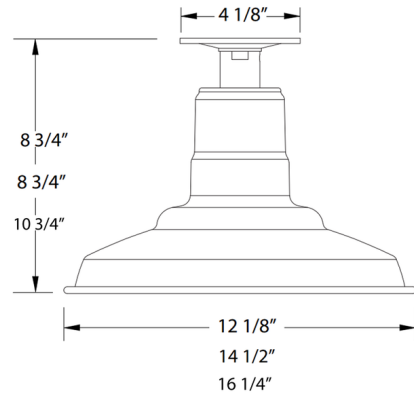

### Specifications

COLOR	N/A
BODY FINISH	Black
WATTAGE	17W
DIMMER	Standard 120V
DIMENSIONS	12.125"W x 8.75"H
BULB NOT INCLUDED	1 x A19/Medium (E26)/17W/120V LED
COUNTRY OF ORIGIN	United States

CLICK TO VIEW PRODUCT