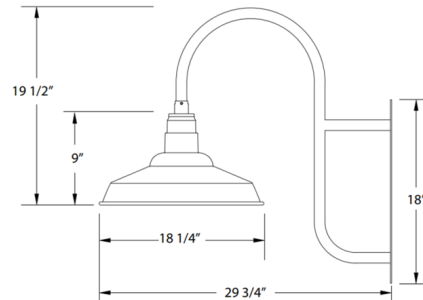

### Specifications

COLOR	N/A
BODY FINISH	Forest Green
WATTAGE	17W
DIMMER	Standard 120V
DIMENSIONS	18.25"W x 19.5"H x 29.75"D
BULB NOT INCLUDED	1 x A19/Medium (E26)/17W/120V LED
COUNTRY OF ORIGIN	United States