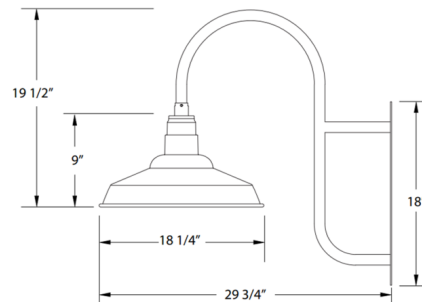

Lightology

lightology.com
866-954-4489
07-07-26

Project: _____

Company: _____

Location: _____ Fixture Type: _____

SPEC #: **MLW1200791**

Approved On: _____ Approved By: _____

Warehouse Curved Arm Outdoor Wall Light By Montclair Light Works

Shown in forest green

WAREHOUSE 18"

Specifications

COLOR	N/A
BODY FINISH	Forest Green
WATTAGE	17W
DIMMER	Standard 120V
DIMENSIONS	18.25"W x 19.5"H x 29.75"D
BULB NOT INCLUDED	1 x A19/Medium (E26)/17W/120V LED
COUNTRY OF ORIGIN	United States