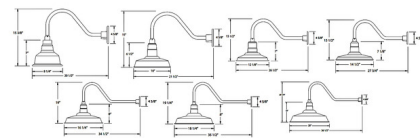

Shown in navy

Specifications

COLOR	N/A
BODY FINISH	Navy
WATTAGE	17W
DIMMER	Standard 120V
DIMENSIONS	8.25"W x 15.375"H x 20.5"D
BULB NOT INCLUDED	1 x A19/Medium (E26)/17W/120V LED
COUNTRY OF ORIGIN	United States