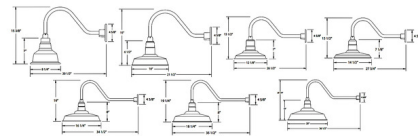

Shown in navy

Specifications

COLOR	N/A
BODY FINISH	Navy
WATTAGE	17W
DIMMER	Standard 120V
DIMENSIONS	8.25"W x 15.375"H x 20.5"D
BULB NOT INCLUDED	1 x A19/Medium (E26)/17W/120V LED
COUNTRY OF ORIGIN	United States