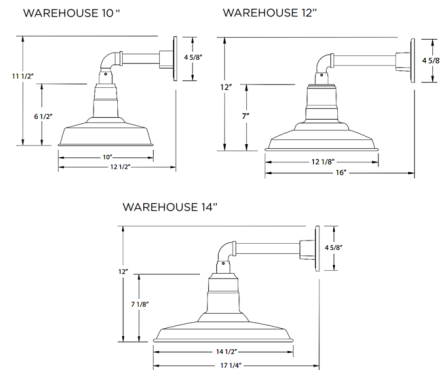

Shown in navy

Specifications

COLOR	N/A
BODY FINISH	Navy
WATTAGE	17W
DIMMER	Standard 120V
DIMENSIONS	10"W x 11.5"H x 12.5"D
BULB NOT INCLUDED	1 x A19/Medium (E26)/17W/120V LED
COUNTRY OF ORIGIN	United States