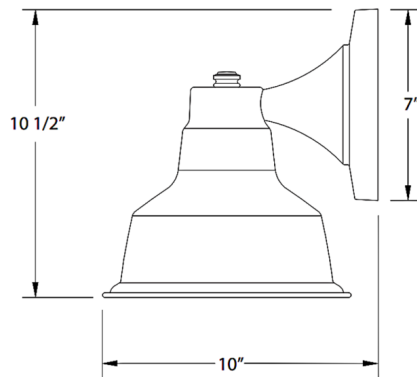

Description

The Warehouse Outdoor Wall Light brings a bold industrial vibe, inspired by 1920's industrial lighting, to your exterior space. The stepped 8 inch shade, lined in white, casts warm light across your area. A polyester powder coat finish provides color retention and scratch resistance.

Shown in slate gray

WAREHOUSE 8"

Specifications

COLOR	N/A
BODY FINISH	Slate Gray
WATTAGE	17W
DIMMER	Standard 120V
DIMENSIONS	8.25"W x 10.5"H x 10"D
BULB NOT INCLUDED	1 x A19/Medium (E26)/17W/120V LED
COUNTRY OF ORIGIN	United States