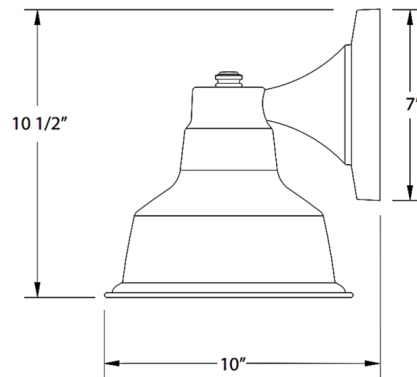

### Specifications

COLOR	N/A
BODY FINISH	Slate Gray
WATTAGE	17W
DIMMER	Standard 120V
DIMENSIONS	8.25"W x 10.5"H x 10"D
BULB NOT INCLUDED	1 x A19/Medium (E26)/17W/120V LED
COUNTRY OF ORIGIN	United States