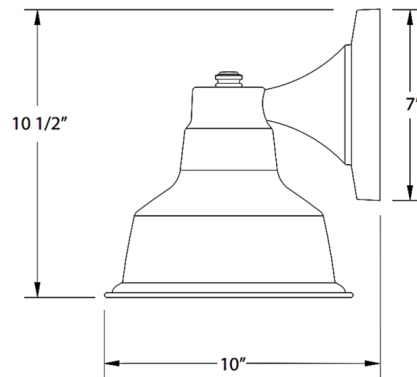

WAREHOUSE 8"

Specifications

COLOR	N/A
BODY FINISH	Slate Gray
WATTAGE	17W
DIMMER	Standard 120V
DIMENSIONS	8.25"W x 10.5"H x 10"D
BULB NOT INCLUDED	1 x A19/Medium (E26)/17W/120V LED
COUNTRY OF ORIGIN	United States

CLICK TO VIEW PRODUCT

Notes: