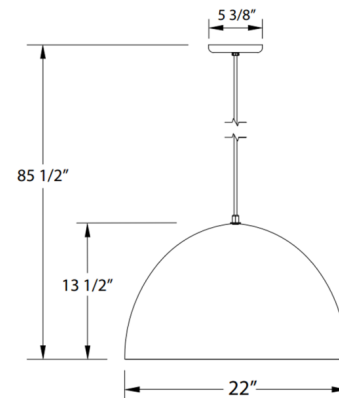

Shown in matte bronze / white

Specifications

COLOR	N/A
BODY FINISH	Matte Bronze / White
WATTAGE	17W
DIMMER	Standard 120V
DIMENSIONS	22"W x 13.5"H
BULB NOT INCLUDED	1 x A19/Medium (E26)/17W/120V LED
COUNTRY OF ORIGIN	United States

Technical Information

PRODUCT DIMENSIONS	Adjustable Black Cable Length: 72"
--------------------	------------------------------------

CLICK TO VIEW PRODUCT

Notes: