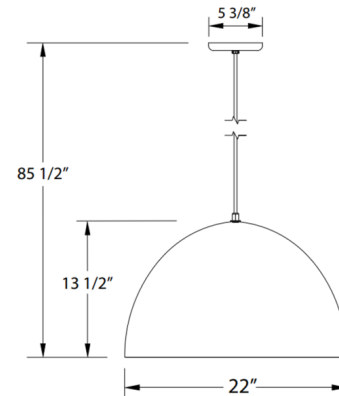

Shown in matte bronze / white

Specifications

COLOR	N/A
BODY FINISH	Matte Bronze / White
WATTAGE	17W
DIMMER	Standard 120V
DIMENSIONS	22"W x 13.5"H
BULB NOT INCLUDED	1 x A19/Medium (E26)/17W/120V LED
COUNTRY OF ORIGIN	United States

Technical Information

PRODUCT DIMENSIONS	Adjustable Black Cable Length: 72"
--------------------	------------------------------------

CLICK TO VIEW PRODUCT

Notes: