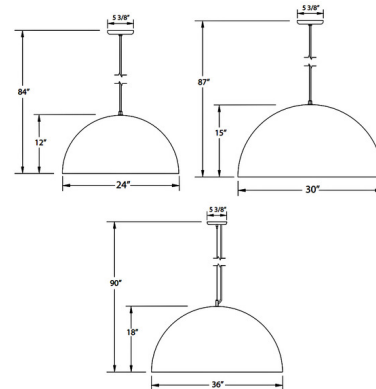

### Description

The XL Choices Shallow Dome Pendant brings a bold beauty to your interior space. The dome shaped shade is lined to cast warm shadows across your room. The Polyester powder coat finish provides color retention and scratch resistance. Note: 36 inch size includes Stainless steel cable for extra mounting support.

### Specifications

COLOR . . . . . N/A  
BODY FINISH . . . . . Gloss White / White  
WATTAGE . . . . . 17W  
DIMMER . . . . . Standard 120V  
DIMENSIONS . . . . . 24"W x 12"H  
BULB NOT INCLUDED . . . . . 1 x A19/Medium (E26)/17W/120V LED  
OTHER BULB OPTIONS . . . . . 1 x A19/Medium (E26)/120V LED  
COUNTRY OF ORIGIN . . . . . United States

### Technical Information

PRODUCT DIMENSIONS . . . . . Adjustable Black Cable Length: 72"

CLICK TO VIEW PRODUCT

Notes: