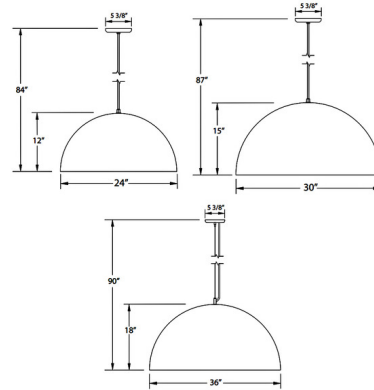

Description

The XL Choices Shallow Dome Pendant brings a bold beauty to your interior space. The dome shaped shade is lined to cast warm shadows across your room. The Polyester powder coat finish provides color retention and scratch resistance. Note: 36 inch size includes Stainless steel cable for extra mounting support.

Shown in gloss white / white

Specifications

COLOR	N/A
BODY FINISH	Gloss White / White
WATTAGE	17W
DIMMER	Standard 120V
DIMENSIONS	24"W x 12"H
BULB NOT INCLUDED	1 x A19/Medium (E26)/17W/120V LED
OTHER BULB OPTIONS	1 x A19/Medium (E26)/120V LED
COUNTRY OF ORIGIN	United States

Technical Information

PRODUCT DIMENSIONS	Adjustable Black Cable Length: 72"
--------------------	------------------------------------

CLICK TO VIEW PRODUCT

Notes: