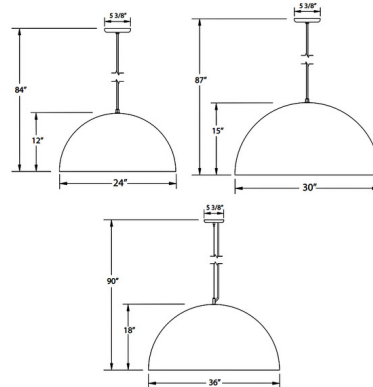

### Description

The XL Choices Shallow Dome Pendant brings a bold beauty to your interior space. The dome shaped shade is lined to cast warm shadows across your room. The Polyester powder coat finish provides color retention and scratch resistance. Note: 36 inch size includes Stainless steel cable for extra mounting support.

### Specifications

COLOR	N/A
BODY FINISH	Gloss White / White
WATTAGE	17W
DIMMER	Standard 120V
DIMENSIONS	24"W x 12"H
BULB NOT INCLUDED	1 x A19/Medium (E26)/17W/120V LED
OTHER BULB OPTIONS	1 x A19/Medium (E26)/120V LED
COUNTRY OF ORIGIN	United States

### Technical Information

PRODUCT DIMENSIONS	Adjustable Black Cable Length: 72"
--------------------	------------------------------------

CLICK TO VIEW PRODUCT

Notes: