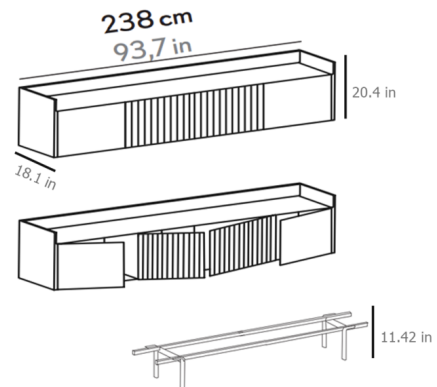

Description

The Stockholm Technic Sideboard features a steel frame, wood body and 4 doors, with the two middle having vertical slats. The top's unique feature is an anodized aluminum. The doors are designed with no handles and salice hinges. Behind each door are 2 story shelves.

Shown in black / walnut / bronze aluminum

STH403

Specifications

COLOR Walnut / Bronze Aluminum
BODY FINISH Black
WATTAGE N/A
DIMMER N/A
DIMENSIONS 93.701"W x 31.82"H x 18.11"D
BULB N/A

CLICK TO VIEW PRODUCT