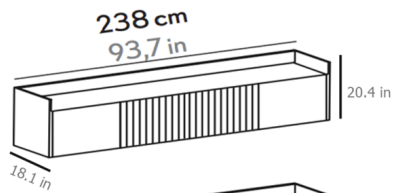

By Punt Mobles

Description

The Stockholm Technic Sideboard features a steel frame, wood body and 4 doors, with the two middle having vertical slats. The top's unique feature is an anodized aluminum. The doors are designed with no handles and salice hinges. Behind each door are 2 story shelves.

Shown in black / walnut / bronze aluminum

STH403

Specifications

COLOR	Walnut / Bronze Aluminum
BODY FINISH	Black
WATTAGE	N/A
DIMMER	N/A
DIMENSIONS	93.701"W x 31.82"H x 18.11"D
BULB	N/A

CLICK TO VIEW PRODUCT