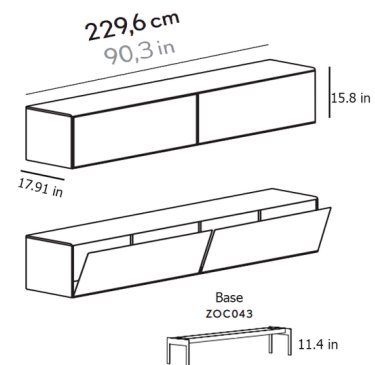

## Malmo Long Sideboard

By Punt Mobles

### Description

Mario Ruiz's Malmo Long Sideboard lets you discover, as speleologists do, the space where the sideboard collection gathers different layers of different materials. Precious materials arise from the delicate wooden curves and become the main players. The sideboard features steel legs holding up a walnut body and bronze metallic lacquer or mirror top and down-doors. Includes 2 large drop down doors.

### Specifications

COLOR	Walnut/ Bronze Mirror
BODY FINISH	Black
WATTAGE	N/A
DIMMER	N/A
DIMENSIONS	90.394"W x 27.2"H x 17.913"D
BULB	N/A

CLICK TO VIEW PRODUCT

Notes: