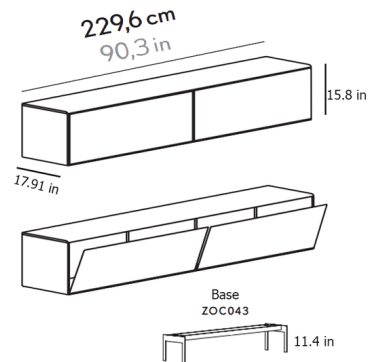

Description

Mario Ruiz's Malmo Long Sideboard lets you discover, as speleologists do, the space where the sideboard collection gathers different layers of different materials. Precious materials arise from the delicate wooden curves and become the main players. The sideboard features steel legs holding up a walnut body and bronze metallic lacquer or mirror top and down-doors. Includes 2 large drop down doors.

Shown in black / walnut/ bronze mirror

MLM412

Specifications

COLOR	Walnut/ Bronze Mirror
BODY FINISH	Black
WATTAGE	N/A
DIMMER	N/A
DIMENSIONS	90.394"W x 27.2"H x 17.913"D
BULB	N/A

CLICK TO VIEW PRODUCT

Notes: