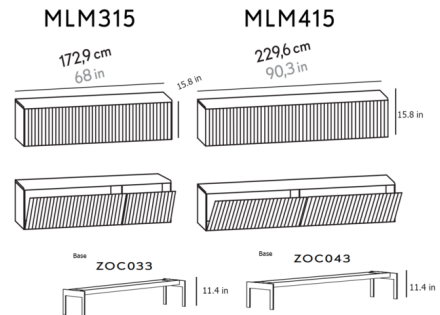

By Punt Mobles

Description

Mario Ruiz's Malmo Technic Sideboard lets you discover, as speleologists do, the space where the sideboard collection gathers different layers of different materials. Precious materials arise from the delicate wooden curves and become the main players. The sideboard features steel legs holding up a walnut body and texturized drop down-doors. The doors include 1 small door and 1 large door or 2 large doors.

Shown in black / walnut

Specifications

COLOR	Walnut
BODY FINISH	Black
WATTAGE	N/A
DIMMER	N/A
DIMENSIONS	. 68.1"W x 27.2"H x 17.913"D
BULB	N/A

CLICK TO VIEW PRODUCT

Notes: