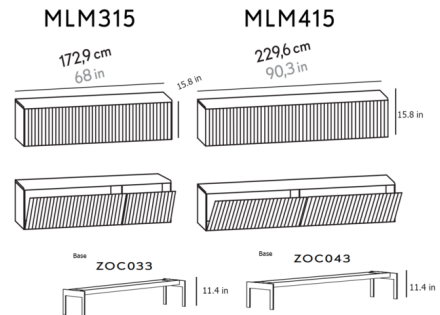

## Malmo Technic Sideboard

By Punt Mobles

### Description

Mario Ruiz's Malmo Technic Sideboard lets you discover, as speleologists do, the space where the sideboard collection gathers different layers of different materials. Precious materials arise from the delicate wooden curves and become the main players. The sideboard features steel legs holding up a walnut body and texturized drop down-doors. The doors include 1 small door and 1 large door or 2 large doors.

### Specifications

COLOR	Walnut
BODY FINISH	Black
WATTAGE	N/A
DIMMER	N/A
DIMENSIONS	. 68.1"W x 27.2"H x 17.913"D
BULB	N/A

CLICK TO VIEW PRODUCT

Notes: