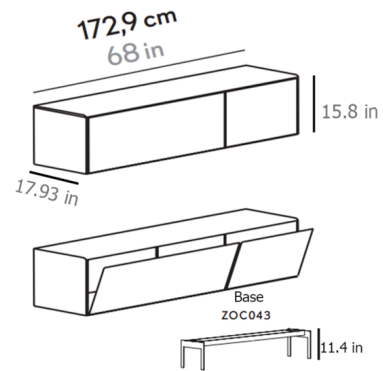

Description

Mario Ruiz's Malmo Sideboard lets you discover, as speleologists do, the space where the sideboard collection gathers different layers of different materials. Precious materials arise from the delicate wooden curves and become the main players. The sideboard features steel legs holding up a dark grey stained oak body and bronze metallic lacquer top and down-doors. The doors include 1 small door and 1 large door.

Shown in black / dark grey / bronze

MLM312

Specifications

COLOR	Dark Grey / Bronze
BODY FINISH	Black
WATTAGE	N/A
DIMMER	N/A
DIMENSIONS	.68.1"W x 27.2"H x 17.913"D
BULB	N/A

CLICK TO VIEW PRODUCT

Notes: