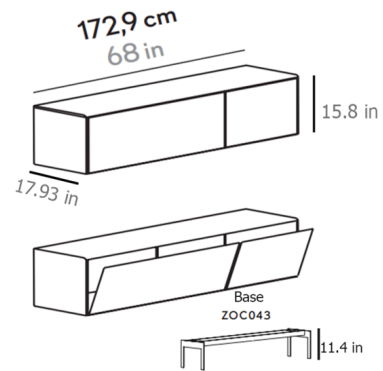

By Punt Mobles

Description

Mario Ruiz's Malmo Sideboard lets you discover, as speleologists do, the space where the sideboard collection gathers different layers of different materials. Precious materials arise from the delicate wooden curves and become the main players. The sideboard features steel legs holding up a dark grey stained oak body and bronze metallic lacquer top and down-doors. The doors include 1 small door and 1 large door.

Shown in black / dark grey / bronze

MLM312

Specifications

COLOR	Dark Grey / Bronze
BODY FINISH	Black
WATTAGE	N/A
DIMMER	N/A
DIMENSIONS	68.1"W x 27.2"H x 17.913"D
BULB	N/A

CLICK TO VIEW PRODUCT

Notes: