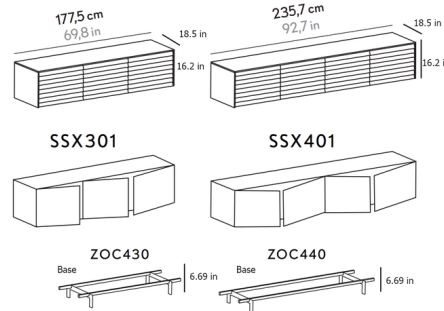

### Description

The Sussex Sideboard features an exclusive design on the front consisting of horizontal bars hiding the composition besides serving as handles for doors. A piece of furniture resting on a plinth on adjustable feet. The soft close door elements include a height-adjustable shelf.

### Specifications

COLOR	.....	Oak
BODY FINISH	.....	Black
WATTAGE	.....	N/A
DIMMER	.....	N/A
DIMENSIONS	.....	69.9"W x 22.89"H x 18.504"D
BULB	.....	N/A

CLICK TO VIEW PRODUCT

Notes: