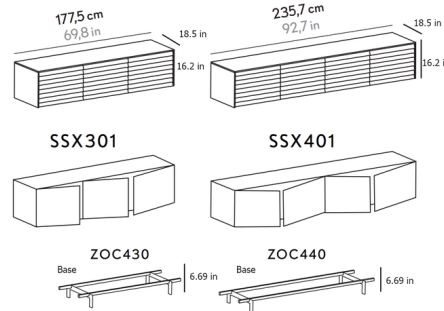

Description

The Sussex Sideboard features an exclusive design on the front consisting of horizontal bars hiding the composition besides serving as handles for doors. A piece of furniture resting on a plinth on adjustable feet. The soft close door elements include a height-adjustable shelf.

Shown in black / oak

Specifications

COLOR	Oak
BODY FINISH	Black
WATTAGE	N/A
DIMMER	N/A
DIMENSIONS	69.9"W x 22.89"H x 18.504"D
BULB	N/A

CLICK TO VIEW PRODUCT

Notes: