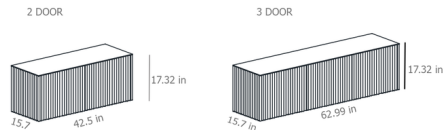

## Velasca Sideboard Cabinet

By Punt Mobles

### Description

Wood is the protagonist in its essence and in the detail of the doors characterized by a vertical pattern that denotes three-dimensionality to the Velasca Sideboard Storage. Once again Ludovica+ Roberto Palomba design a minimalist masterpiece that does not renounce to excite for Punt Mobles and brings warmth and texture to the space. A geometric and rigorous linear container, where the doors, unexpectedly engraved with a vertical pattern emphasizes the grain of the essence. Behind each doors reveals two story shelves. Note: 42 inch is only available in Ebony.

### Specifications

COLOR	N/A
BODY FINISH	Ebony
WATTAGE	N/A
DIMMER	N/A
DIMENSIONS	42.5"W x 17.323"H x 15.7"D
BULB	N/A

CLICK TO VIEW PRODUCT

Notes: