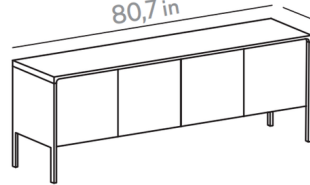

By Punt Mobles

Description

The Tactile Sideboard is subtly supported at their ends by slender legs with adjustable feet. The four sleek minimal doors hide the look of handles and each opens to two story shelves.

Shown in walnut

TAC215

205,2 cm
80,7 in

50 cm
19,6 in

74,5 cm
29,3 in

Specifications

COLOR	N/A
BODY FINISH	Walnut
WATTAGE	N/A
DIMMER	N/A
DIMENSIONS	80.787"W x 29.331"H x 19.685"D
BULB	N/A

CLICK TO VIEW PRODUCT